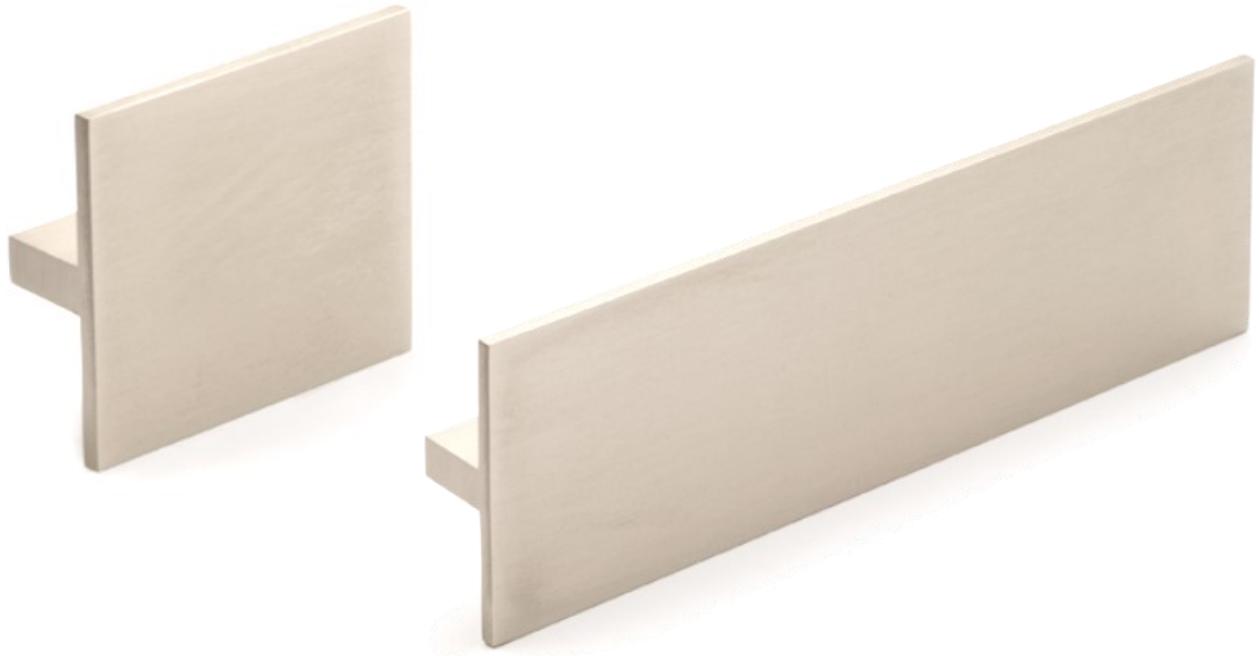

# 6806

Available Sizes:

| <u>Item No.</u> | <u>Hole-to-Hole Length (mm)</u> | <u>Hole-to-Hole Length (inches)</u> | <u>Overall Length (mm)</u> | <u>Overall Length (inches)</u> |
|-----------------|---------------------------------|-------------------------------------|----------------------------|--------------------------------|
| 6806.32         | 32                              | 1.3                                 | 50                         | 2.0                            |
| 6806.160        | 160                             | 6.3                                 | 178                        | 7.0                            |

Available Finishes: Polished Chrome and Brushed Nickel