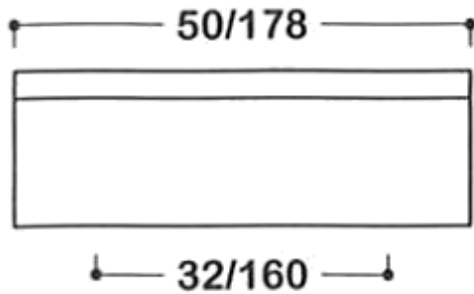

# 6806

Available Sizes:

| <u>Item No.</u> | <u>Hole-to-Hole Length (mm)</u> | <u>Hole-to-Hole Length (inches)</u> | <u>Overall Length (mm)</u> | <u>Overall Length (inches)</u> |
|-----------------|---------------------------------|-------------------------------------|----------------------------|--------------------------------|
| 6806.32         | 32                              | 1.3                                 | 50                         | 2.0                            |
| 6806.160        | 160                             | 6.3                                 | 178                        | 7.0                            |